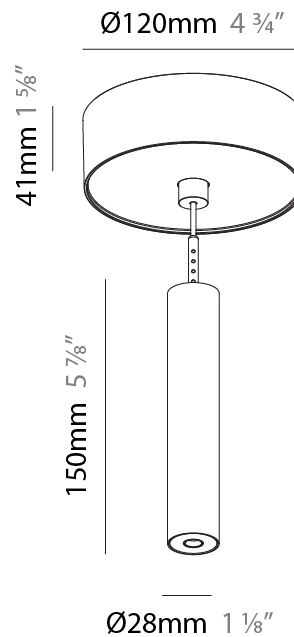

GENERAL

Series: Hangover
Subseries: Hangover Plug Monopoint Surface Canopy
Brand: Prolight
Division: Architectural
Mounting Type: Suspension
Mounting Location: Ceiling
Subcategory: Pendant

PHYSICAL

Shape: Cylinder
Diameter (mm): 28
Diameter (in): 1 1/8
Height (mm): 150
Height (in): 5 7/8
Max. Overall Height (mm): 2150
Max. Overall Height (in): 84 3/8
Light Distribution: Downlight
Weight (kg): 0.422
Weight (lbs): 0.93
Fixture Finish: SSR / BKV / CWI / CRY / HAB / UFT / ITA / RUA / FTG / MYG / LOD / PUS / FRO / FUP / KIA / POP / BLS / SPG / MEY / GOH / GUM / CHC / COM / ABZ / JAG / OBR / MOS / ROR
Fixture Material: Aluminum
Cable Details: 2000mm or 4000mm Black Cable

ELECTRICAL

Lamp Type: LED (Zhaga Standard)
Input Wattage (W): 6.6
Total Output Wattage (W): 6
Dimming: Tri-Mode (Non-Dimming and Phase Dimming (120Vac only) and 0-10V Dimming)
Driver Included: Yes
Driver Location: External
Driver Type: Constant Current - Universal
Driver Class: Class 2
Housing: ENCP3 w/Quick Connect
Input Voltage (V): 120 - 277
Constant Current (MA): 500

LED

Number of LEDs: 1
Color Temperature (°K): 2700 / 3000 / 4000
Max. Delivered Lumen (lm): 330 / 360 / 380
CRI: >90 CRI
Efficiency (%): 86
Lamp Life (hrs): 50000
Upon Request: ***3500K available in minimum quantities (larger quantities upon request)

OPTICAL

Optic°: 24 / 32 / 34 / 55 / 58

RATINGS AND CERTIFICATIONS

Certified By: Certified for North American Standards
IP rating: IP20