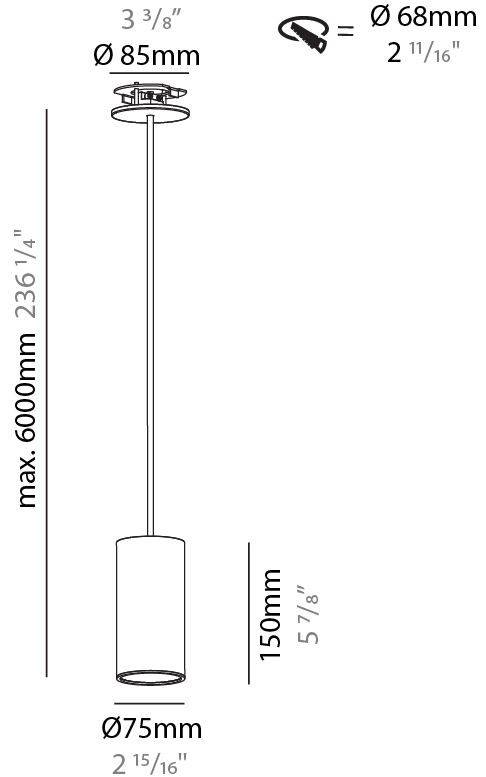

Series: Hangover
Subseries: Hangover Monopoint Recessed Canopy
Brand: Prolicht
Division: Architectural
Mounting Type: Suspension
Mounting Location: Ceiling
Subcategory: Pendant

PHYSICAL

Shape: Cylinder
Diameter (mm): 75
Diameter (in): 2 15/16
Height (mm): 150
Height (in): 5 7/8
Max. Overall Height (mm): 2150
Max. Overall Height (in): 84 5/8
Light Distribution: Direct / Indirect
Diffuser: Shine Ring 0-6
Fixture Finish: SSR / BKV / CWI / CRY / HAB / UFT / ITA / RUA / FTG / MYG / LOD / PUS / FRO / FUP / KIA / POP / BLS / SPG / MEY / GOH / GUM / CHC / COM / ABZ / JAG / OBR / MOS / ROR
Fixture Material: Aluminum
Cable Details: 2000mm / 6000mm Cable in White / Black / Orange / Red
Cut-out Measurements: 68mm / 2 11/16"

ELECTRICAL

Lamp Type: LED (Zhaga Standard)
Input Wattage (W): 10.9
Total Output Wattage (W): 9
Dimming: Tri-Mode (Non-Dimming and Phase Dimming (120Vac only) and 0-10V Dimming)
Driver Included: Yes
Driver Location: External
Driver Type: Constant Current - Universal
Driver Class: Class 2
Housing: ENCP3 w/Quick Connect
Input Voltage (V): 120 - 277
Constant Current (MA): 500

LED

Number of LEDs: 1
Color Temperature (°K): 2700 / 3000 / 4000
Max. Delivered Lumen (lm): 923
CRI: >90 CRI
Lamp Life (hrs): 50000
Upon Request: ***3500K available in minimum quantities (larger quantities upon request)

OPTICAL

Reflector: 18 / 36 / 52

RATINGS AND CERTIFICATIONS

Certified By: Certified for North American Standards
IP rating: IP20