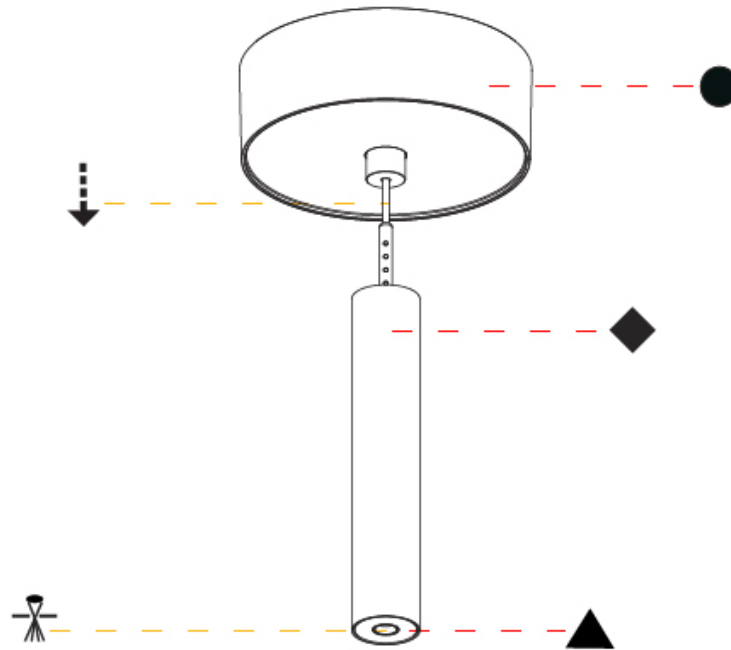

HANGOVER PLUG MONOPOINT SURFACE CANOPY SUSPENSION

A30824-

PROJECT	_____
TYPE	_____
SPECIFIER	_____
QUANTITY	_____
DATE	_____

A