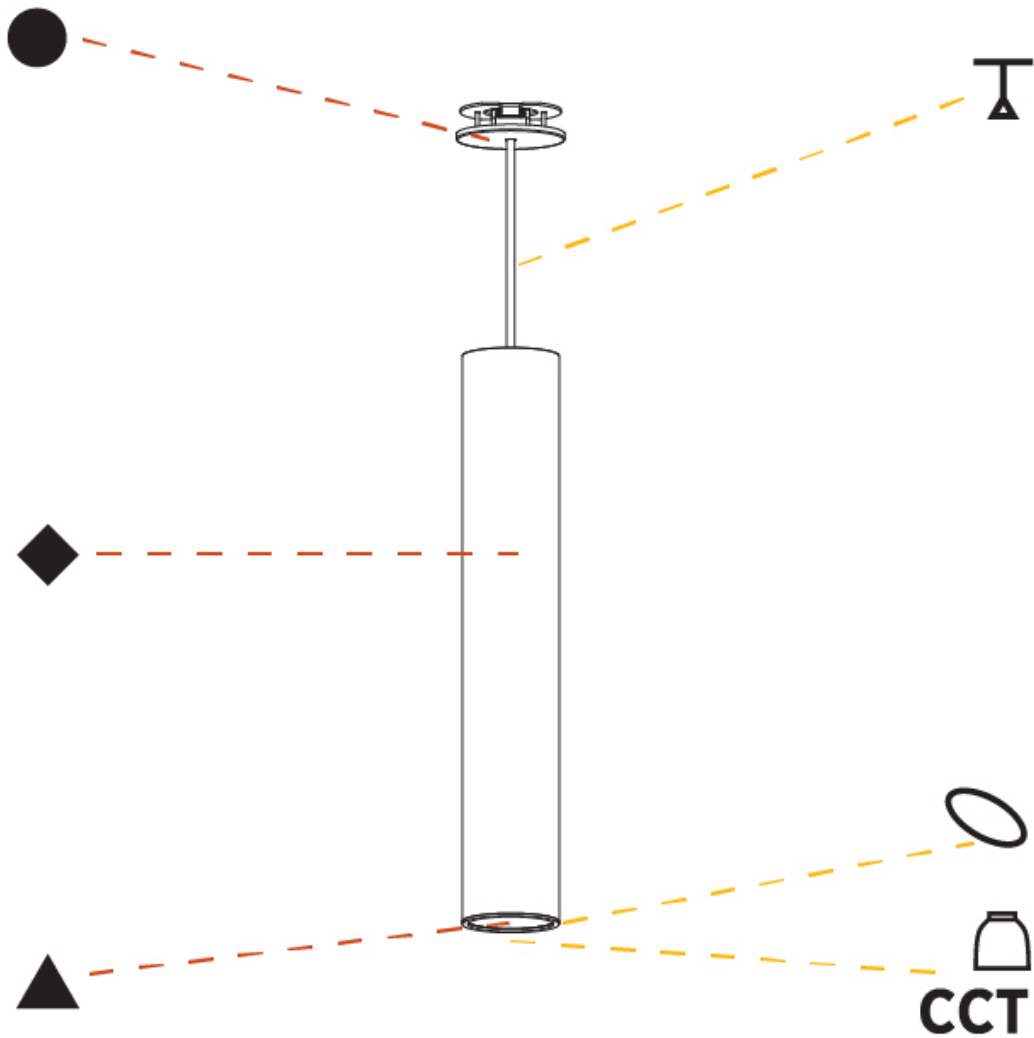

HANGOVER MONOPOINT RECESSED CANOPY SUSPENSION

A300162-

PROJECT
TYPE
SPECIFIER
QUANTITY
DATE