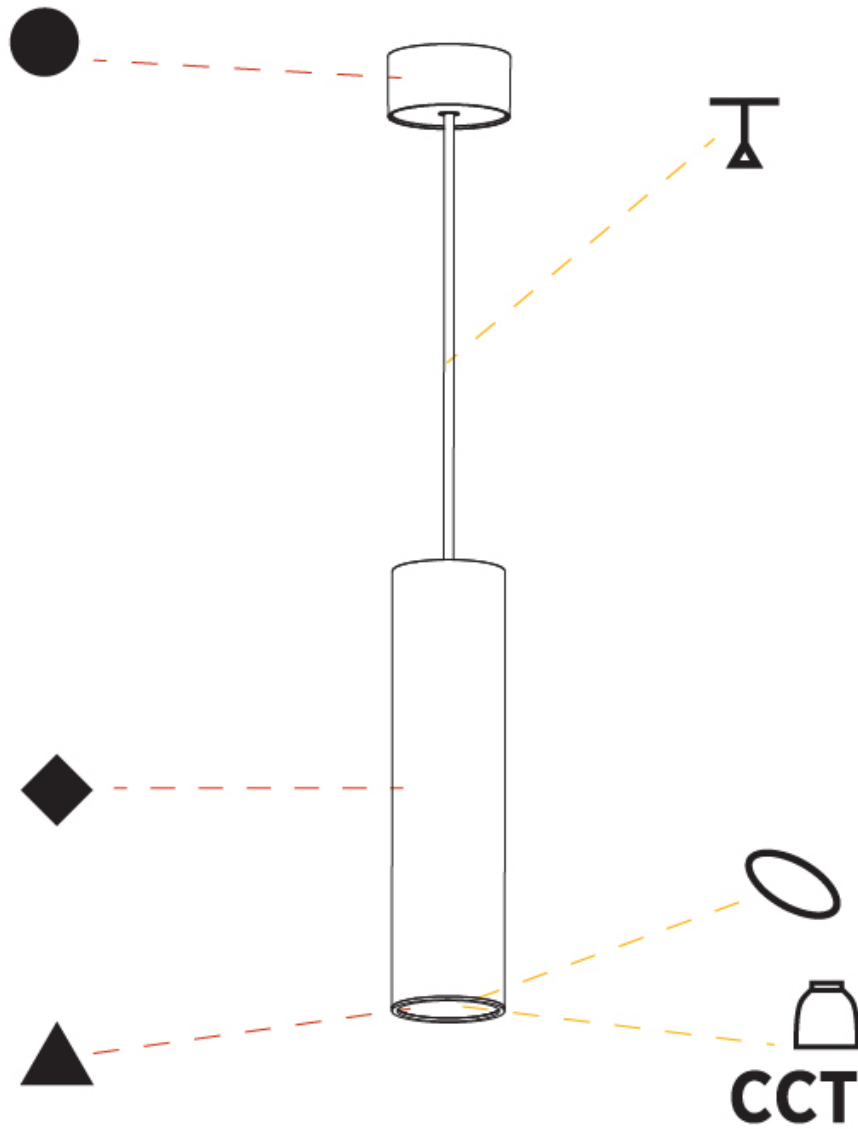

HANGOVER MONOPOINT SURFACE CANOPY SUSPENSION

A300167-

PROJECT	_____
TYPE	_____
SPECIFIER	_____
QUANTITY	_____
DATE	_____