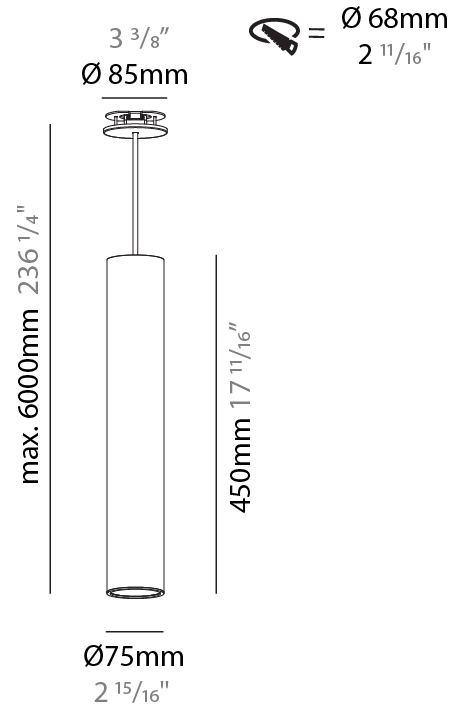

PHYSICAL

Shape: Cylinder
Diameter (mm): 75
Diameter (in): 2 ¹⁵/₁₆
Height (mm): 450
Height (in): 17 ¹¹/₁₆
Max. Overall Height (mm): 2450
Max. Overall Height (in): 96 ⁷/₁₆
Light Distribution: Direct / Indirect
Diffuser: Shine Ring 0-6
Fixture Finish: SSR / BKV / CWI / CRY / HAB / UFT / ITA / RUA / FTG / MYG / LOD / PUS / FRO / FUP / KIA / POP / BLS / SPG / MEY / GOH / GUM / CHC / COM / ABZ / JAG / OBR / MOS / ROR
Fixture Material: Aluminum
Cable Details: 2000mm / 6000mm Cable in White / Black / Orange / Red
Cut-out Measurements: 68mm / 2 11/16"

ELECTRICAL

Lamp Type: LED (Zhaga Standard)
Input Wattage (W): 19
Total Output Wattage (W): 17.2
Dimming: Non-Dimming / Phase Dimming (120vac Only)
Driver Included: Yes
Driver Location: Integrated
Driver Type: Constant Current - Universal
Driver Class: Class 2
Input Voltage (V): 120 - 277
Constant Current (MA): 500
Upon Request: (Not included - see components) Remote: 0-10Vdc dimming

LED

Number of LEDs: 1
Color Temperature (°K): 2700 / 3000 / 4000
Max. Delivered Lumen (lm): 923
CRI: >90 CRI
Lamp Life (hrs): 50000
Upon Request: ***3500K available in minimum quantities (larger quantities upon request)

OPTICAL

Reflector: 18 / 36 / 52

RATINGS AND CERTIFICATIONS

Certified By: Certified for North American Standards
IP rating: IP20