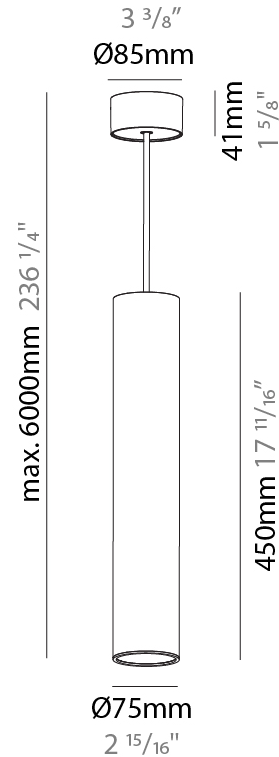

GENERAL

Series: Hangover
Subseries: Hangover Monopoint Surface Canopy
Brand: Prolicht
Division: Architectural
Mounting Type: Suspension
Mounting Location: Ceiling
Subcategory: Pendant

PHYSICAL

Shape: Cylinder
Diameter (mm): 75
Diameter (in): 2 ¹⁵/₁₆
Height (mm): 450
Height (in): 17 ¹¹/₁₆
Max. Overall Height (mm): 2450
Max. Overall Height (in): 96 ⁷/₁₆
Light Distribution: Direct / Indirect
Diffuser: Shine Ring 0-6
Fixture Finish: SSR / BKV / CWI / CRY / HAB / UFT / ITA / RUA / FTG / MYG / LOD / PUS / FRO / FUP / KIA / POP / BLS / SPG / MEY / GOH / GUM / CHC / COM / ABZ / JAG / OBR / MOS / ROR
Fixture Material: Aluminum
Cable Details: 2000mm / 6000mm Cable in White / Black / Orange / Red

ELECTRICAL

Lamp Type: LED (Zhaga Standard)
Input Wattage (W): 20.8
Total Output Wattage (W): 19
Dimming: Tri-Mode (Non-Dimming and Phase Dimming (120Vac only) and 0-10V Dimming)
Driver Included: Yes
Driver Location: External
Driver Type: Constant Current - Universal
Driver Class: Class 2
Housing: ENCP3
Input Voltage (V): 120 - 277
Constant Current (MA): 500

LED

Number of LEDs: 2
Color Temperature (°K): 2700 / 3000 / 4000
Max. Delivered Lumen (lm): 1821
CRI: >90 CRI
Efficiency (%): 86
Lamp Life (hrs): 50000

OPTICAL

Reflector°: 18 / 36 / 52

RATINGS AND CERTIFICATIONS

Certified By: Certified for North American Standards
IP rating: IP20